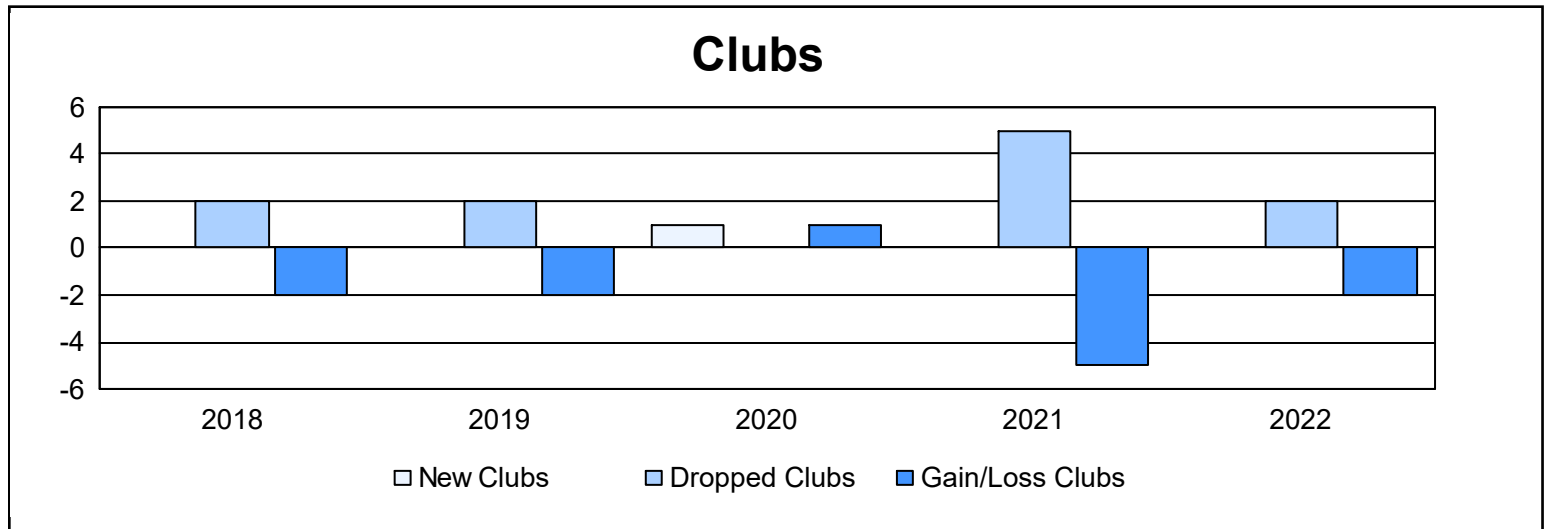

Year	New Clubs	Dropped Clubs	Gain/ Loss Clubs	New Members	Charter Members	Reinstate Members	Transfer Members	Total Member Added	Total Members Dropped	Gain/ Loss Members
2017-2018	0	2	-2	51	0	0	3	54	117	-63
2018-2019	0	2	-2	45	1	1	11	58	103	-45
2019-2020	1	0	1	30	20	1	2	53	113	-60
2020-2021	0	5	-5	44	1	2	3	50	108	-58
2021-2022	0	2	-2	26	0	1	4	31	89	-58
<b>Average</b>	<b>0</b>	<b>2</b>	<b>-2</b>	<b>39</b>	<b>4</b>	<b>1</b>	<b>5</b>	<b>49</b>	<b>106</b>	<b>-57</b>

### Membership Composition June 2022 Cumulative