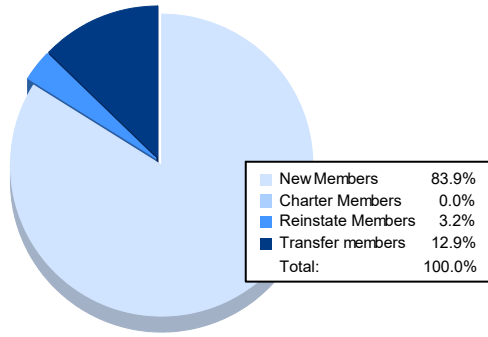

Year	New Clubs	Dropped Clubs	Gain/ Loss Clubs	New Members	Charter Members	Reinstate Members	Transfer Members	Total Member Added	Total Members Dropped	Gain/ Loss Members
2017-2018	0	2	-2	51	0	0	3	54	117	-63
2018-2019	0	2	-2	45	1	1	11	58	103	-45
2019-2020	1	0	1	30	20	1	2	53	113	-60
2020-2021	0	5	-5	44	1	2	3	50	108	-58
2021-2022	0	2	-2	26	0	1	4	31	89	-58
<b>Average</b>	<b>0</b>	<b>2</b>	<b>-2</b>	<b>39</b>	<b>4</b>	<b>1</b>	<b>5</b>	<b>49</b>	<b>106</b>	<b>-57</b>

### Membership Composition June 2022 Cumulative