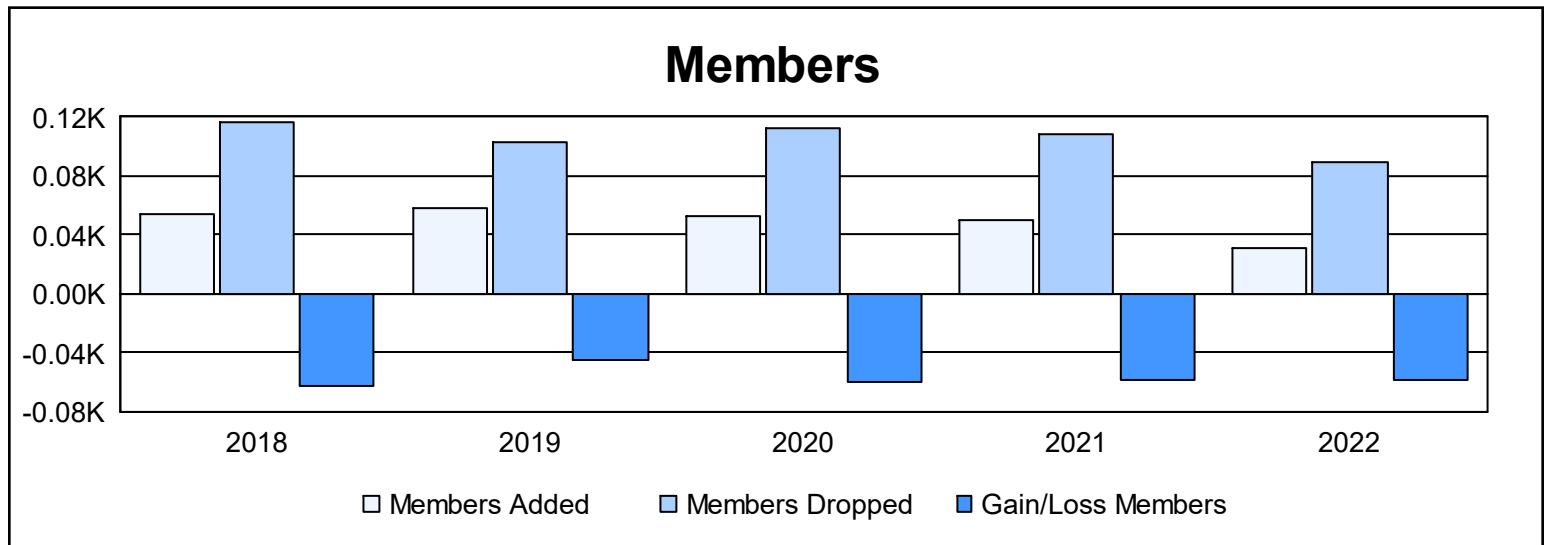

Year	New Clubs	Dropped Clubs	Gain/ Loss Clubs	New Members	Charter Members	Reinstate Members	Transfer Members	Total Member Added	Total Members Dropped	Gain/ Loss Members
2017-2018	0	2	-2	51	0	0	3	54	117	-63
2018-2019	0	2	-2	45	1	1	11	58	103	-45
2019-2020	1	0	1	30	20	1	2	53	113	-60
2020-2021	0	5	-5	44	1	2	3	50	108	-58
2021-2022	0	2	-2	26	0	1	4	31	89	-58
<b>Average</b>	<b>0</b>	<b>2</b>	<b>-2</b>	<b>39</b>	<b>4</b>	<b>1</b>	<b>5</b>	<b>49</b>	<b>106</b>	<b>-57</b>

### Membership Composition June 2022 Cumulative